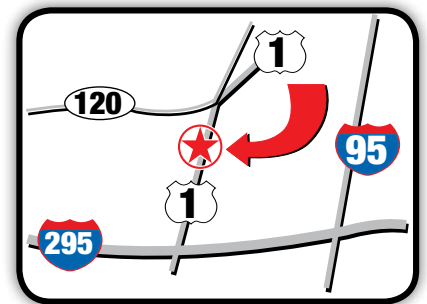

Nissan Village is pleased to announce the grand opening of our all-new, state-of-the-art facility. We would like to cordially invite all Nissan owners to come visit us at our new facility, which was designed to help us serve our customers even better.

All of us at Nissan Village are committed to giving you the best possible service experience. That's what Genuine Nissan Parts & Service is all about. It means that when you bring your vehicle to us, we will use genuine factory parts engineered specifically for it. And you will have the assurance of knowing that your vehicle is being serviced by factory trained technicians who know it best.

We invite you to take advantage of the great $20.00 service discount above, as well as the other coupons below, to make sure that your vehicle is properly maintained. For worry free driving, let the service professionals at Nissan Village take care of all your vehicle maintenance and repair needs.

When it comes to your vehicle, remember that you can depend on us to keep it genuine. Why not give us a call to schedule your service appointment today? We hope to see you soon.

Sincerely, Nissan Village Service Team

685 S. Washington St. Rt. 1, North Attleboro, MA 02760

(508) 695-3515

SERVICE DEPARTMENT HOURS: Monday, Tuesday, Wednesday & Friday 7:30am - 5:00pm Thursday: 7:30am - 7:00pm Saturday: 8:00am - 4:00pm WWW.NISSANVILLAGE.COM

THE ALL-NEW NISSAN VILLAGE IS NOW OPEN!

GRAND OPENING SERVICE SPECIALS

OIL & FILTER CHANGE SPECIAL

INCLUDES: Genuine Nissan oil filter, Change engine oil (up to 5 qts.), Lube chassis (if applicable), Check/top-off underhood fluid levels, 27-point vehicle inspection. $26.95 + Tax and haz waste fee. Synthetic oil & certain models additional.

WITH COUPON. Must present coupon at time order is written. Nissans only. Not valid with any other offer. Valid only at Nissan Village. Expires 12-31-11.

MULTI-POINT VEHICLE INSPECTION

MAKE SURE THAT YOUR VEHICLE WILL BE READY TO GO WHEN YOU ARE!

RECEIVE A COMPLIMENTARY MULTI-POINT VEHICLE INSPECTION with any service or repair

WITH COUPON. Must present coupon at time order is written. Nissans only. Not valid with any other offer. Valid only at Nissan Village. Expires 12-31-11.

GENUINE NISSAN BATTERY SPECIAL

DON'T GET STRANDED BY A FAILED BATTERY!

INSTALLED $99.95 + Tax

WITH COUPON. Most models. Some models additional. Must present coupon at time of purchase. Nissans only. Not valid with any other offer. Valid only at Nissan Village. Expires 12-31-11.

WE ARE YOUR WHOLESALE TIRE CENTER!

GREAT SELECTION OF NAME BRAND TIRES AVAILABLE, ALL AT VERY COMPETITIVE PRICES.

WE WILL BEAT ALL MAJOR LOCAL COMPETITORS TIRE PRICES!

$59.95 Each + Tax

TIRES AVAILABLE AS LOW AS...

WITH COUPON. Must present coupon at time of purchase. Nissans only. Not valid with any other offer. Valid only at Nissan Village. Expires 12-31-11.

BRAKE BUSTER SPECIAL

DON'T TAKE CHANCES WITH YOUR BRAKES!

INCLUDES: Install Genuine Nissan brake pads or shoes, Resurface rotors or drums, Inspect related brake components and hardware, Check brake fluid level and condition

$199.95 Per Axle + Tax. Certain models additional.

WITH COUPON. Must present coupon at time order is written. Nissans only. Not valid with any other offer. Valid only at Nissan Village. Expires 12-31-11.